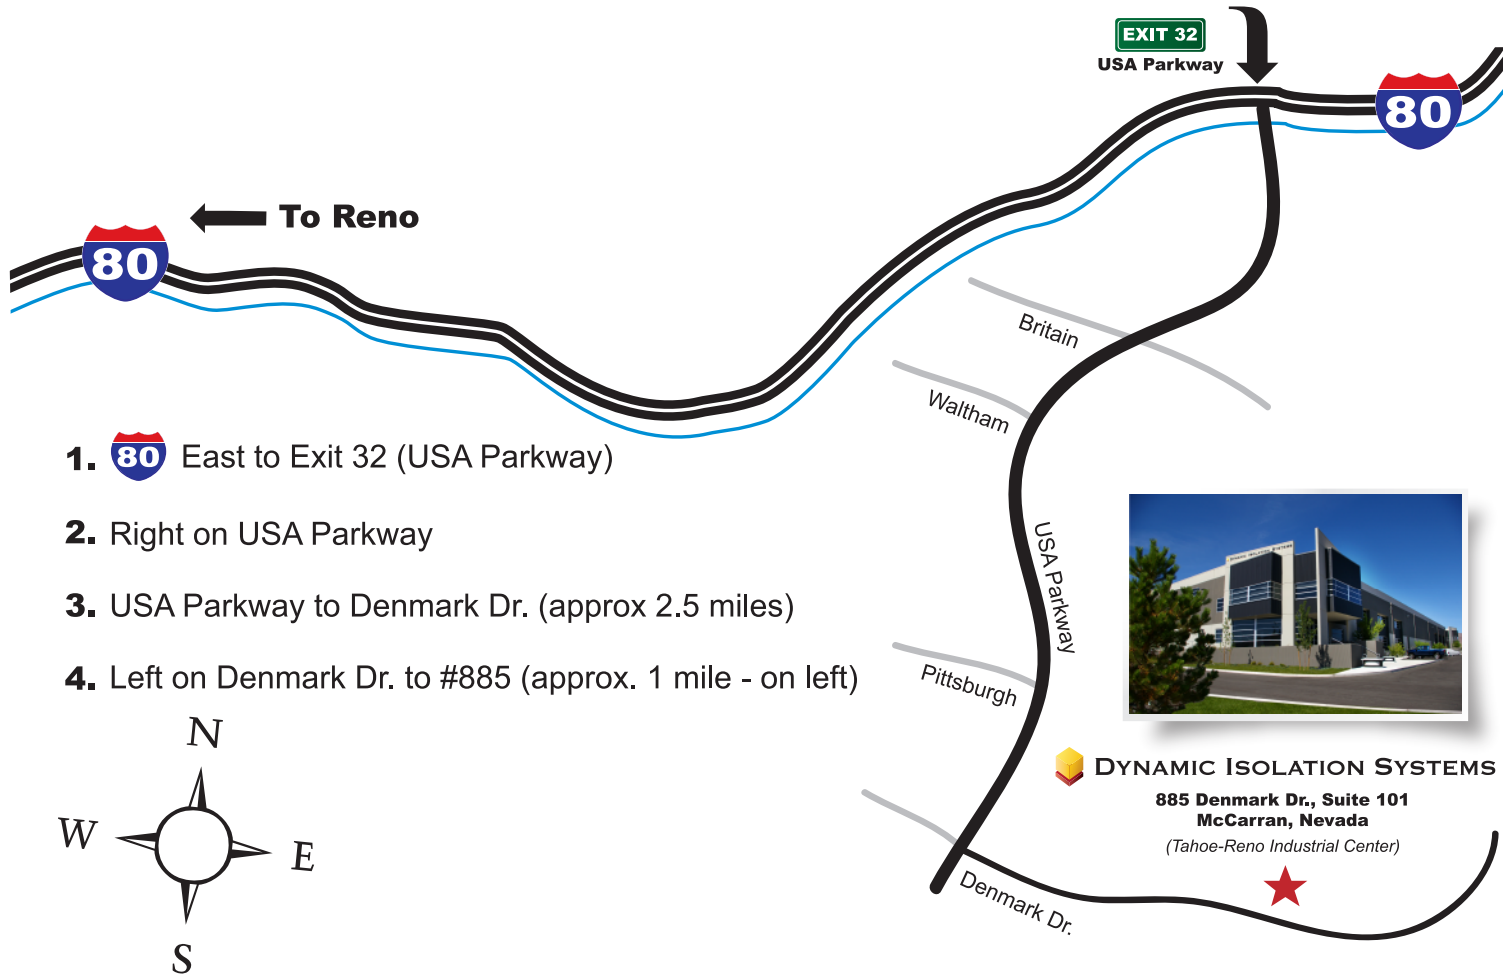

1.  East to Exit 32 (USA Parkway)
2. Right on USA Parkway
3. USA Parkway to Denmark Dr. (approx 2.5 miles)
4. Left on Denmark Dr. to #885 (approx. 1 mile - on left)

1. **80** East to Exit 32 (USA Parkway)
2. Right on USA Parkway
3. USA Parkway to Denmark Dr. (approx 2.5 miles)
4. Left on Denmark Dr. to #885 (approx. 1 mile - on left)